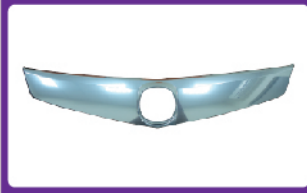

ACURA TSX 2009-2010

13-6501