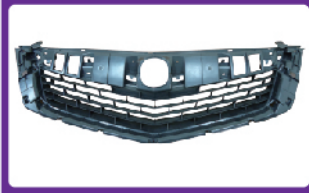

ACURA TSX 2009-2010

13-6501

13-6502

13-9518

GOOD GO ITEM NO.	DESCRIPTION	YEAR	PART NO	PARTS LINK	CAPA	MEASURE	REMARK
13-6501	ACURA TSX GRILLE MOULDING UPPER(PRIMED-SILVER)	09-10	71122-TL2-A00 71122-TL2-305	AC1217101		5pcs/1.8	
13-6502	ACURA TSX GRILLE MOULDING LOWER(PRIMED-SILVER)	09-10	71123-TL2-A00 71123-TL2-305	AC1216100		5pcs/1.9	
13-9518	ACURA TSX GRILLE(PRIMED-BLACK)	09-10	71121-TL2-A00	AC1200113		5pcs/4.9	

HD