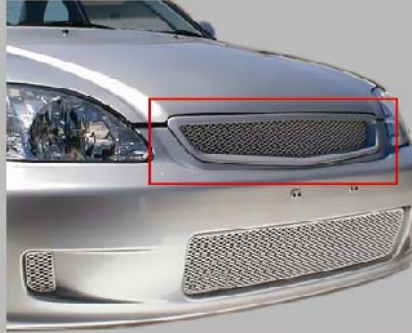

HD CIVIC

1996

●AFTER

●BEFORE

13-9506B

CIVIC '96' GRILLE
W/FRAME(MESH-TYPE)(BLACK)
5pcs:1.2

13-9506

CIVIC '96' GRILLE
W/FRAME(MESH-TYPE)(CHROMED)
5pcs:1.2

13-9516CB

CIVIC '08' GRILLE
ASSY
5pcs:5.5

H